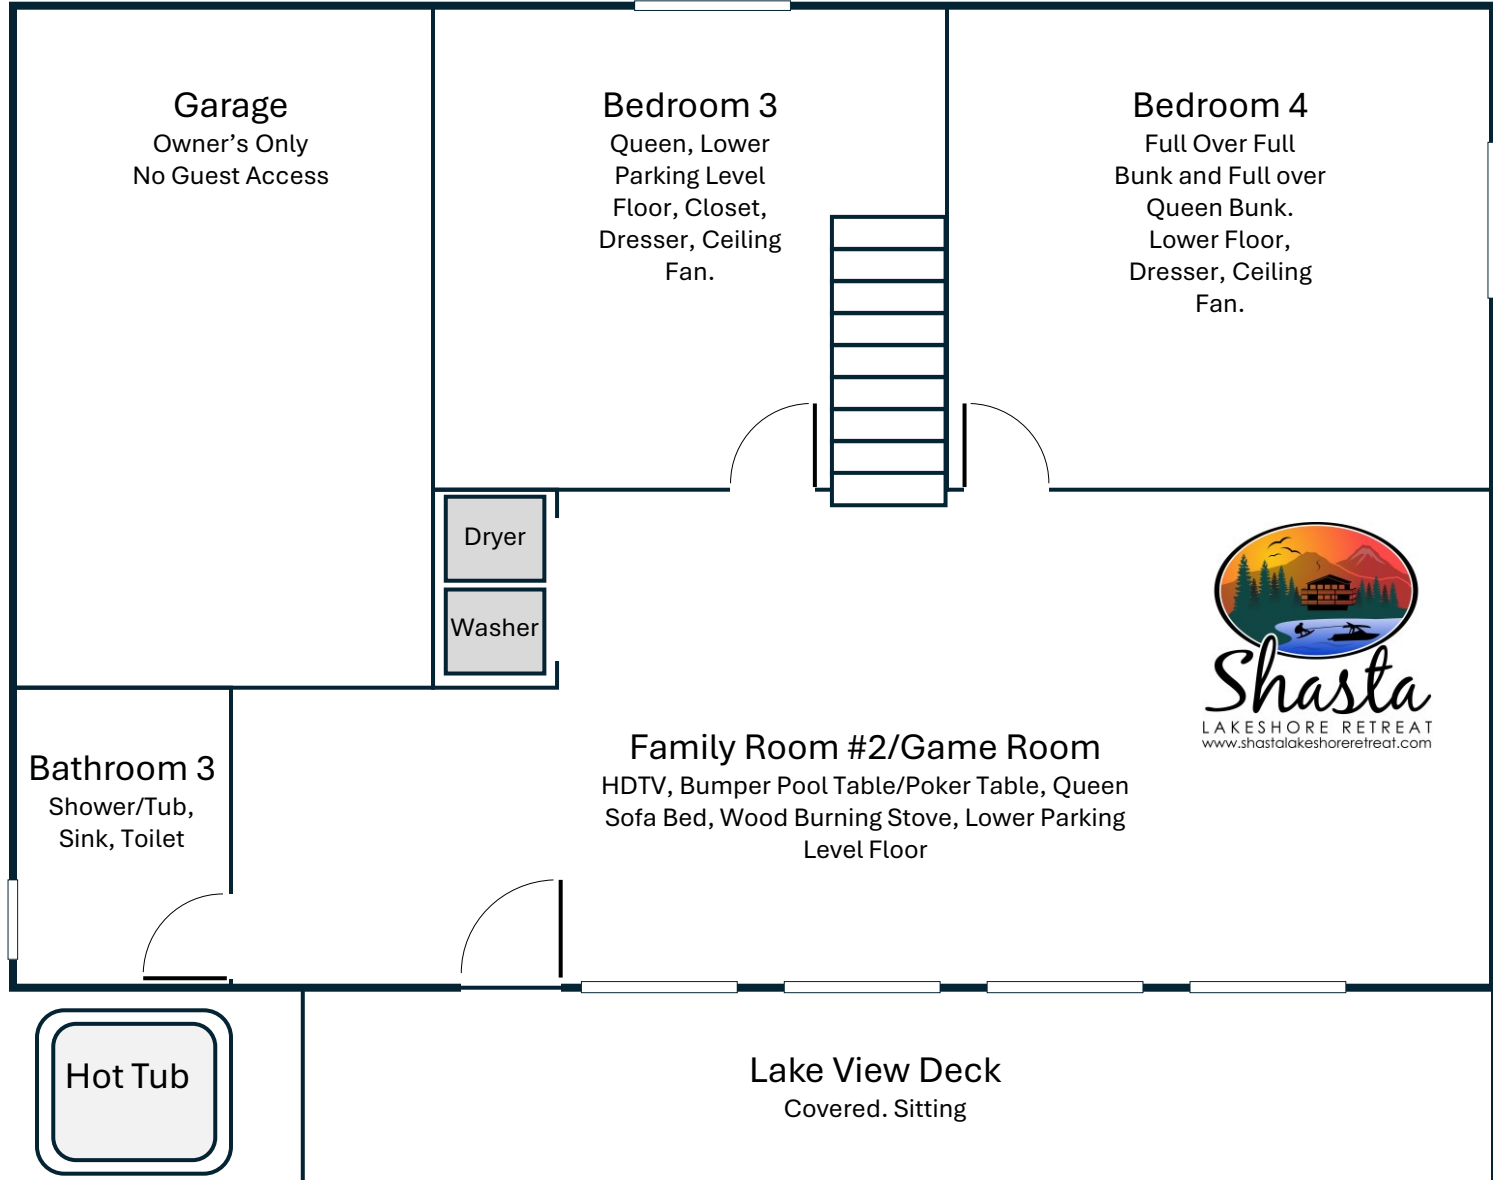

Retreat 10 Upper Main Floor

Not to Scale,
Approximate Drawing

Lake View Deck
½ Covered, Sitting, Patio Table for 6

Retreat 10

Lower Floor

Not to Scale, Approximate Drawing