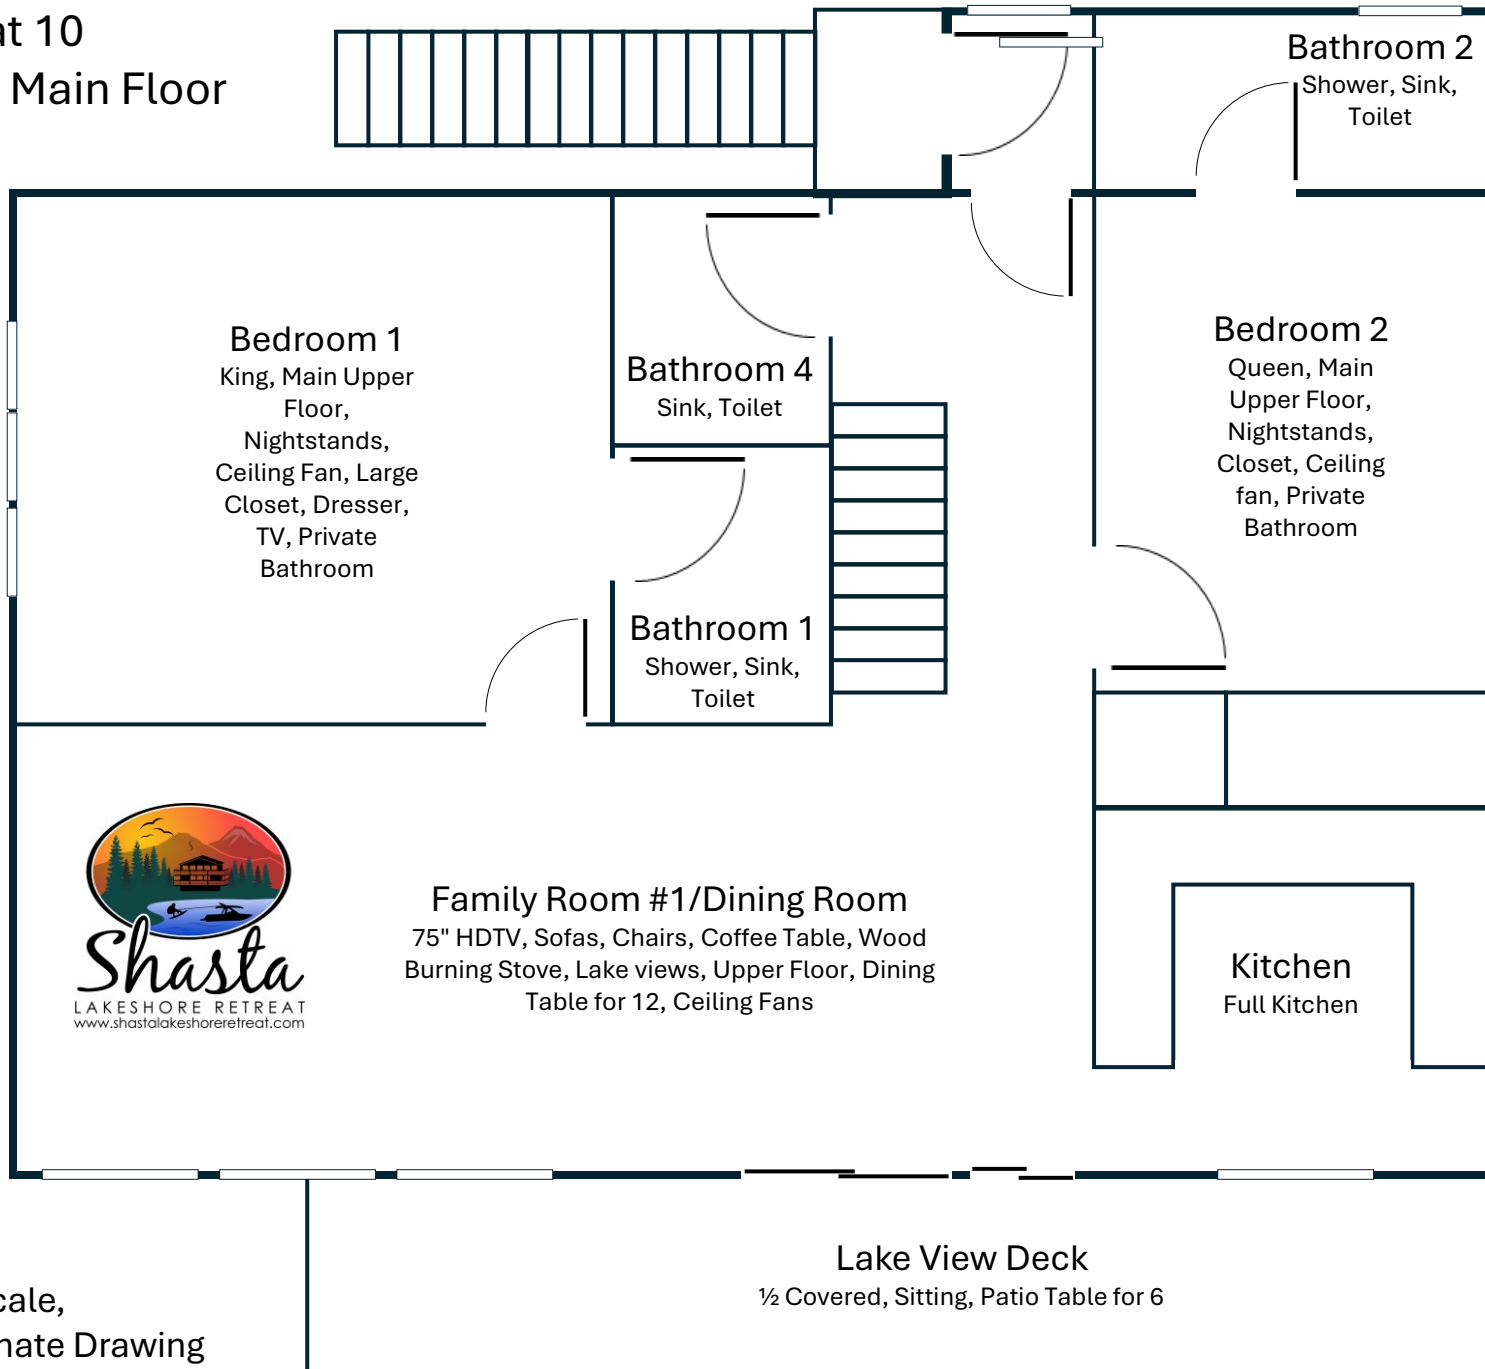

Retreat 10 Upper Main Floor

Not to Scale,
Approximate Drawing

Lake View Deck
½ Covered, Sitting, Patio Table for 6

Retreat 10

Lower Floor

Not to Scale, Approximate Drawing