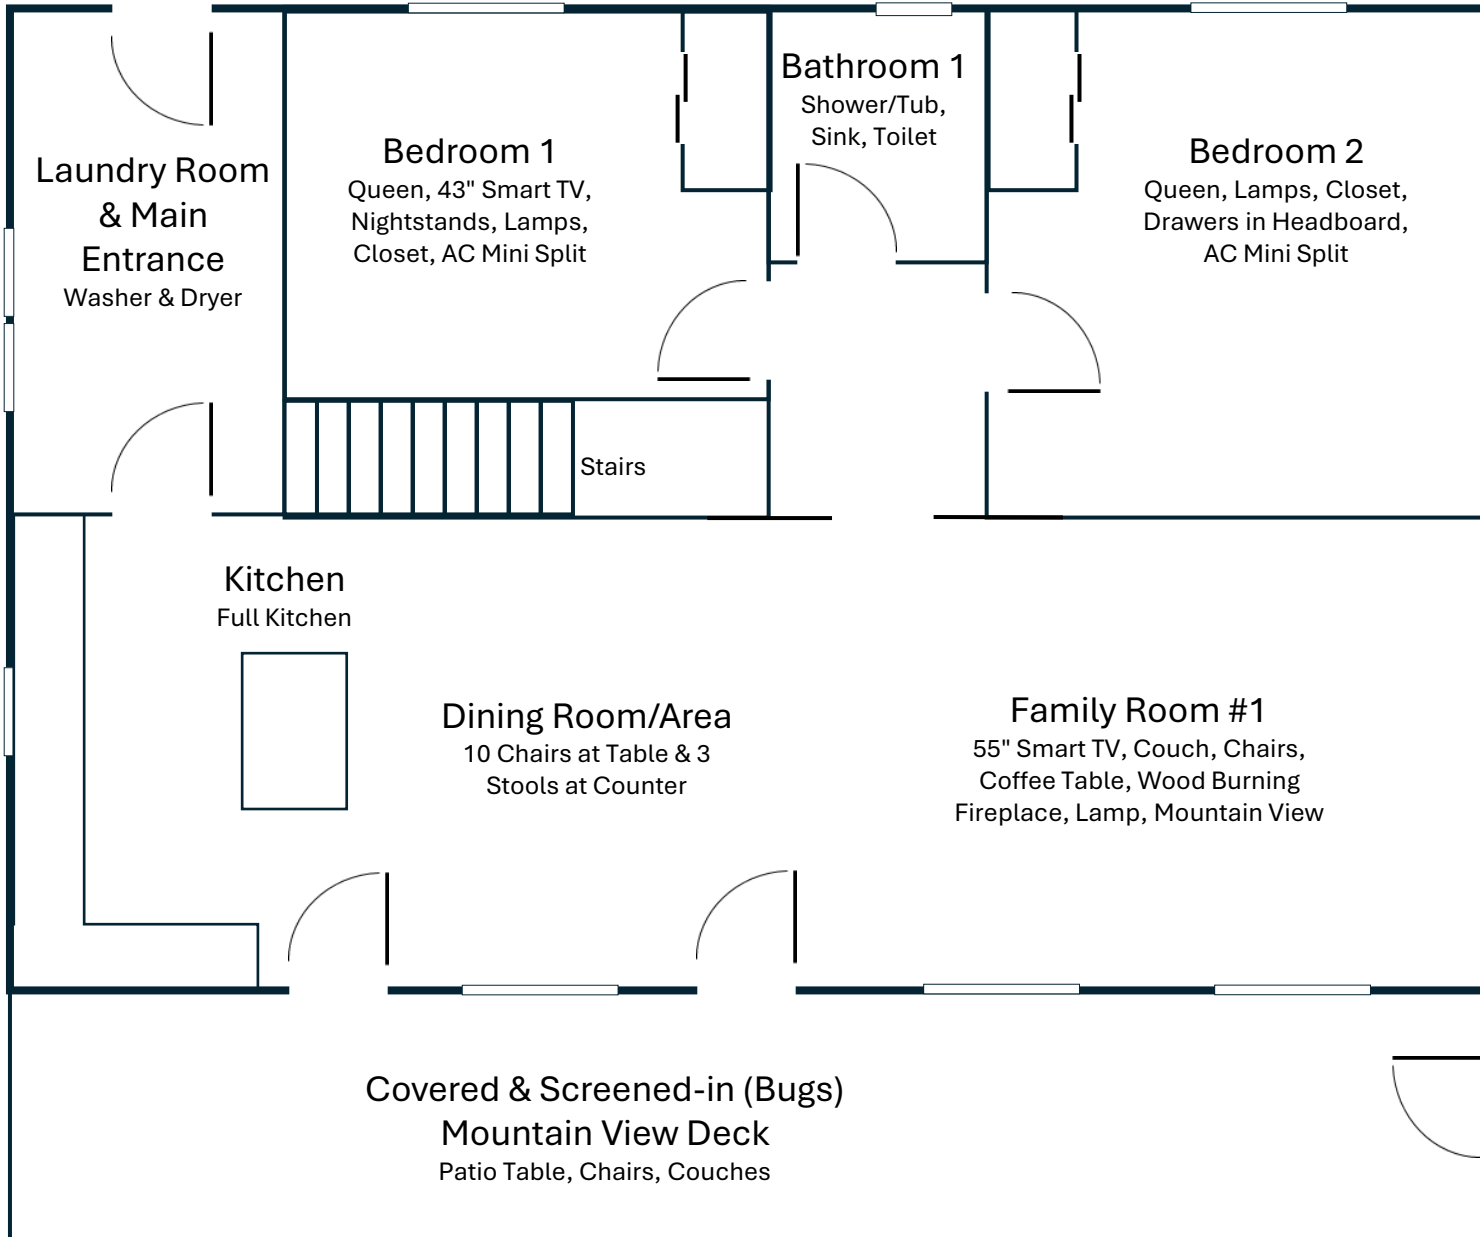

Retreat 14

Upper Main Floor

Not to Scale,
Approximate Drawing

Outdoor Deck Area
Another outdoor deck with BBQ, Heat Lamp, Fire Pit, more Couches, Chairs, Umbrella and more not in drawing.

Retreat 14

Lower Main Floor

Not to Scale,
Approximate Drawing

Retreat 14 Game Room

Not to Scale,
Approximate Drawing